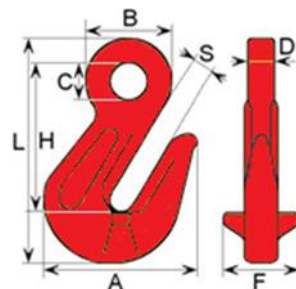

EYE GRAB HOOKS

EYE GRAB HOOK EN1677-1

standard:	EN1677-1
material:	drop forged (alloy) steel, quenched and tempered
surface finish:	red painted
safety factor:	4:1
marking:	*manufacturer's code *traceability code *code number *(WLLxx.xxT) *grade number (chain size.8) *CE
usage:	for chains slings; for lifting purposes

code	chain	WLL	A	B	C	D	F	H	L	S	weight
	[mm]	[T]	[mm]	[mm]	[mm]	[mm]	[mm]	[mm]	[mm]	[mm]	[kg/pcs]
HS0112	6	1,12	46	30	14	8	20	46	73	8	0,14
HS020	7-8	2,00	54	36	18	9	30	60	92	10	0,30
HS0315	10	3,15	70	46	20	13	45	78	120	13	0,67
HS053	13	5,30	94	56	26	15	55	99	155	16	1,36
HS080	16	8,00	106	64	30	19	70	104	168	19	2,12
HS125	20	12,50	133	83	38	23	73	135	215	23	4,10